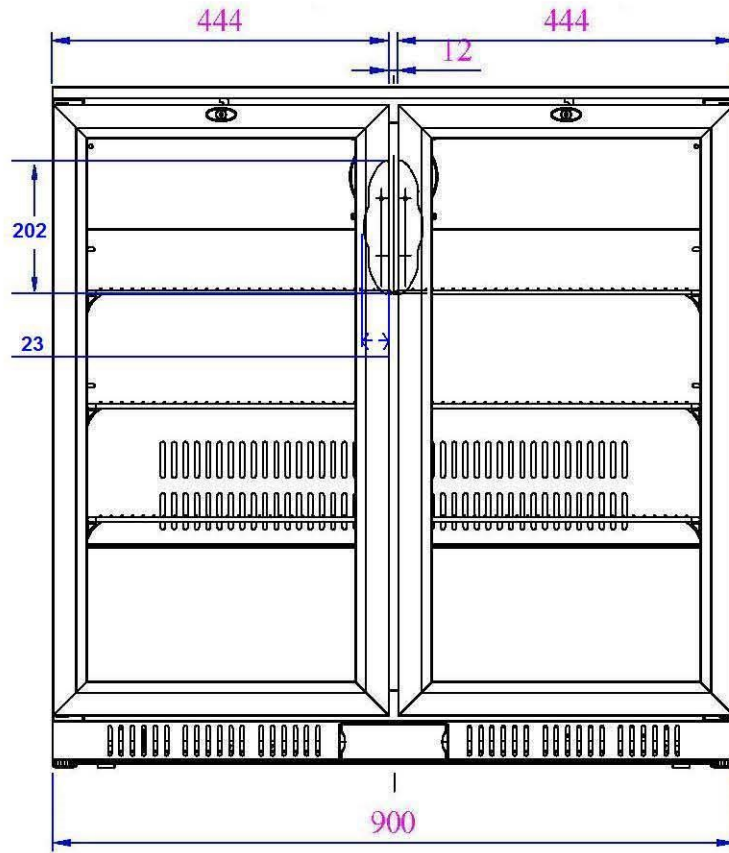

GL012

DRAWN BY:	SKU CODE
DATE: 13/06/2019	GL012
SHEET: 1	
DRAWING TITLE POLAR BACK BAR COOLER - 198 Ltr 6.99cuft	
STATUS REVISION	REV. 4