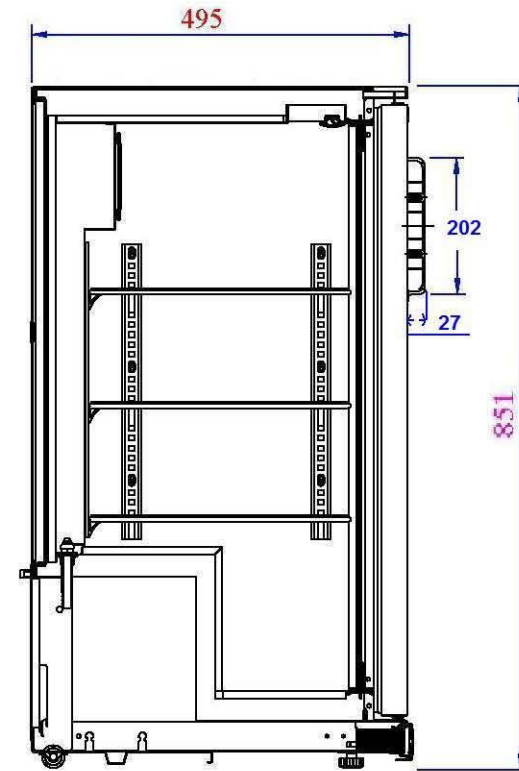

GL012

DRAWN BY:	SKU CODE
DATE: 13/06/2019	GL012
SHEET: 1	
DRAWING TITLE POLAR BACK BAR COOLER - 198 Ltr 6.99cuft	
STATUS REVISION	REV. 4