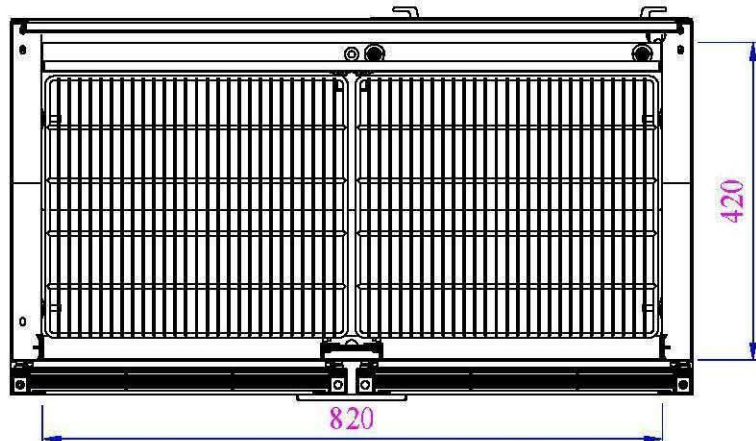

GL012

DRAWN BY:	SKU CODE
DATE: 13/06/2019	GL012
SHEET: 1	
DRAWING TITLE POLAR BACK BAR COOLER - 198 Ltr 6.99cuft	
STATUS REVISION	REV. 4