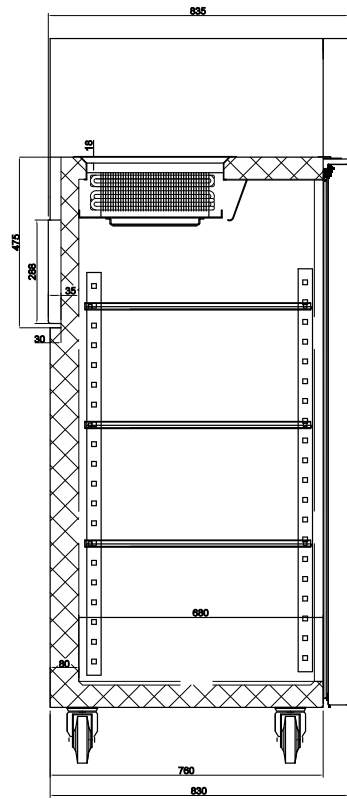

U632

Drawn	SKU Code(s)
Date: 04/06/2019	U632
Sheet: 1	
Drawing Title	
Polar Single Solid Door Fridge - 23cuft(M)	
Status Revision	Rev. 2.1