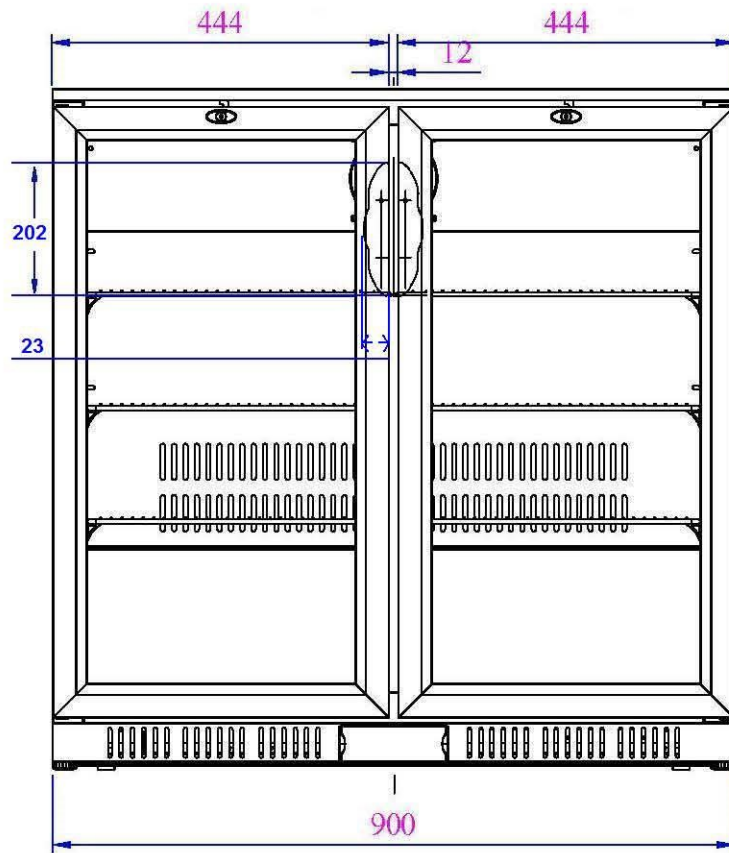

GL002

DRAWN BY:	SKU CODE
DATE: 13/06/2019	GL002
SHEET: 1	
DRAWING TITLE POLAR BACK BAR COOLER - 208 Ltr 7.35cuft	
STATUS REVISION	REV. 5