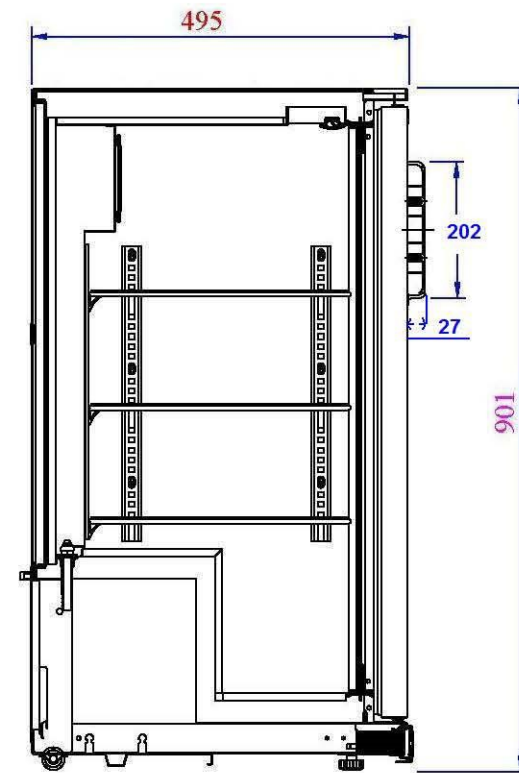

GL002

DRAWN BY:	SKU CODE
DATE: 13/06/2019	GL002
SHEET: 1	
DRAWING TITLE POLAR BACK BAR COOLER - 208 Ltr 7.35cuft	
STATUS REVISION	REV. 5