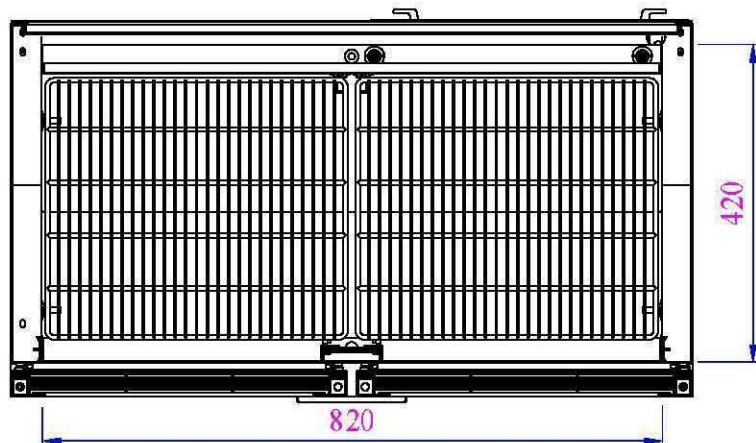

GL002

DRAWN BY:	SKU CODE
DATE: 13/06/2019	GL002
SHEET: 1	
DRAWING TITLE POLAR BACK BAR COOLER - 208 Ltr 7.35cuft	
STATUS REVISION	REV. 5