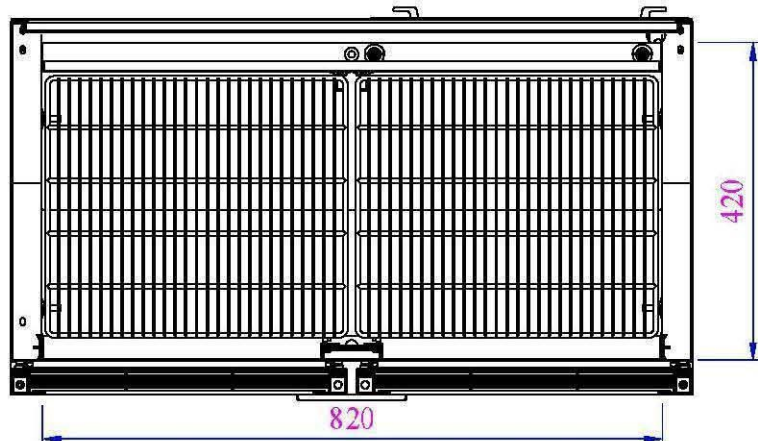

# GL016

DRAWN BY:	SKU CODE
DATE: 13/06/2019	GL016
SHEET: 1	
DRAWING TITLE POLAR BACK BAR COOLER - 208 Ltr 7.35cuft	
STATUS REVISION	REV. 4