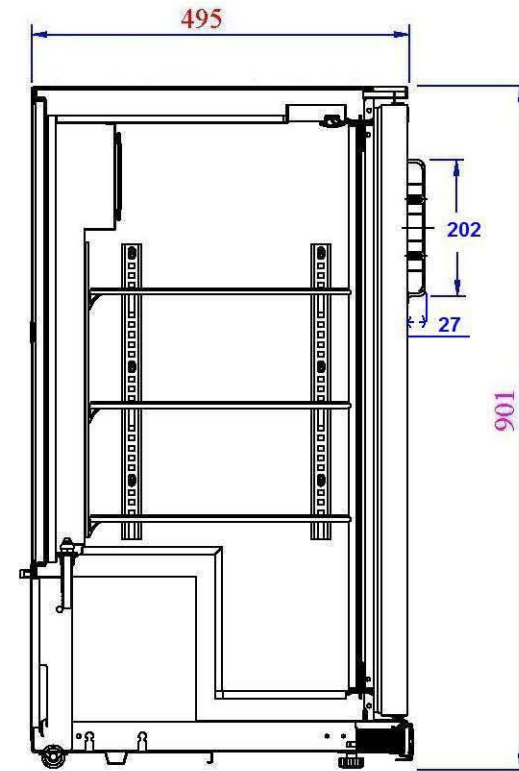

# GL016

DRAWN BY:	SKU CODE
DATE: 13/06/2019	GL016
SHEET: 1	
DRAWING TITLE POLAR BACK BAR COOLER - 208 Ltr 7.35cuft	
STATUS REVISION	REV. 4