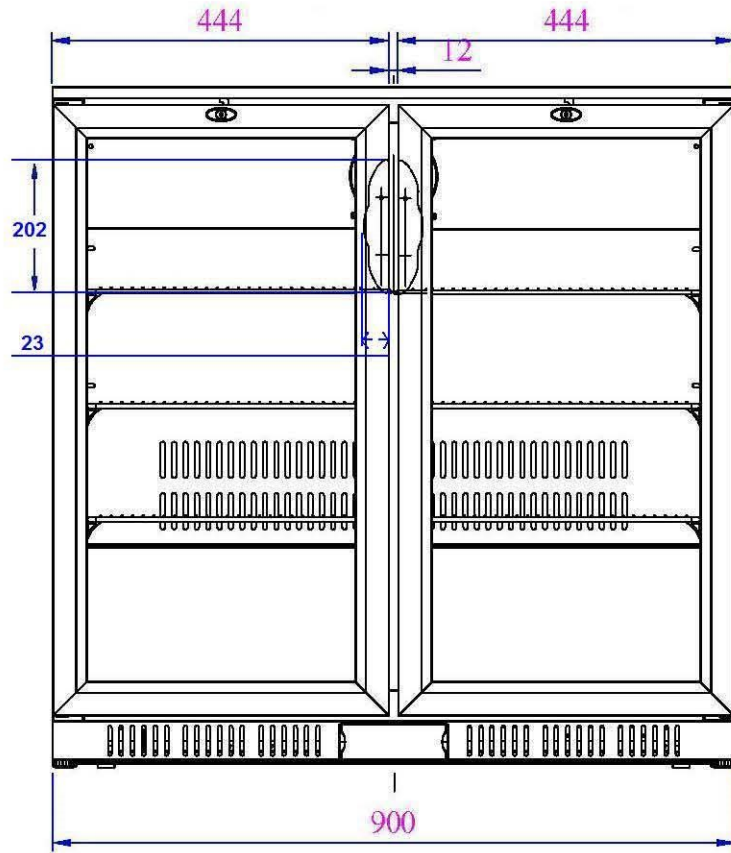

# GL016

DRAWN BY:	SKU CODE
DATE: 13/06/2019	GL016
SHEET: 1	
DRAWING TITLE POLAR BACK BAR COOLER - 208 Ltr 7.35cuft	
STATUS REVISION	REV. 4